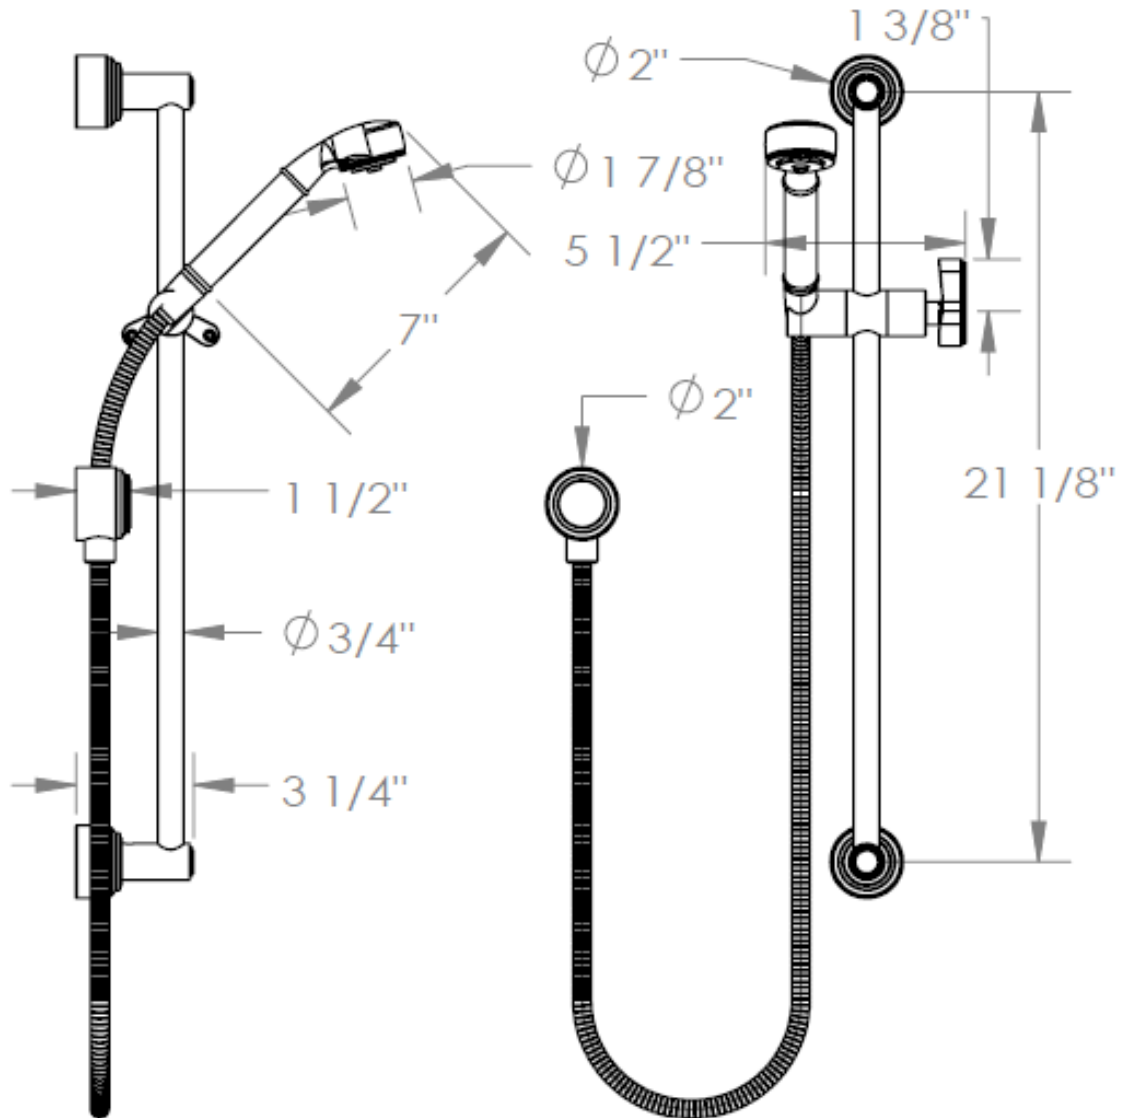

HSS-KIT267-30-TR25
Positioning (Slide) Bar Kit

Meets the applicable requirements of ASME A112.18.1-2005/CSA B125.1-05, entitled "Plumbing Supply Fittings"

WATERMARK DESIGNS 11/18/2014

350 Dewitt Ave Brooklyn NY 11207 USA T 718 257 2800 F 718 257 2144 info@watermark-designs.com